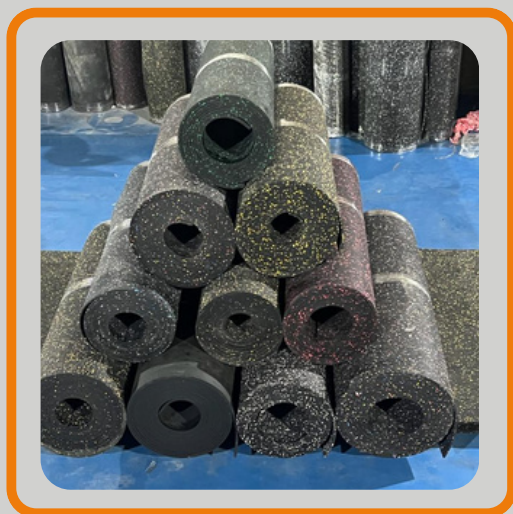

Rubber Roll

- **Thickness**

2 mm, 4 mm, 6 mm, 8 mm, 10 mm

- **Standard Size**

1 meter x 10 meter

- **Colours**

Black, Gray, Multi Color EPDM Sparkles

Office Address : Near Prakash Elite, Kharadwadi, Pimpri Pune - 411018

Godown Address : Shop No. 08, Heera Complex, Kharalwadi, Pimpri Pune - 411018