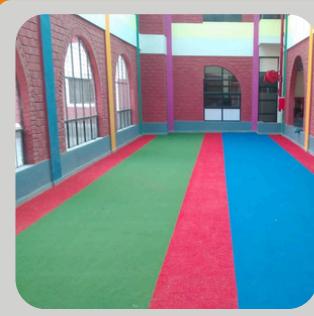

## Multi Sports Turf

- **Thickness**  
15 mm

- **Standard Size**  
2 Mtr x 25 Mtr  
2 Mtr x 10 Mtr  
(Red & Blue Only)

- **Colours**  
Dark Green, Light Green, Red & Blue