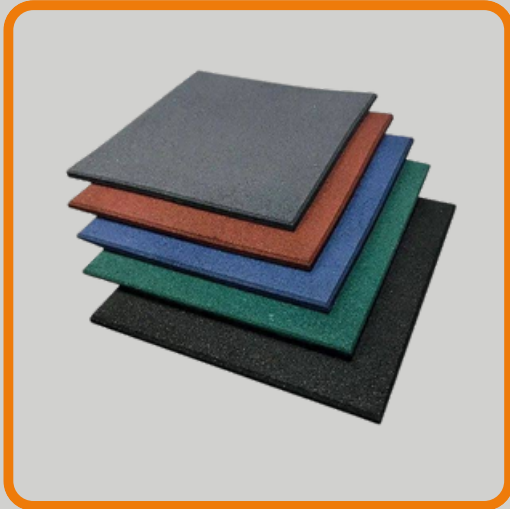

Products

Rubber Tiles

- **Thickness**

10 mm, 15 mm, 20 mm, 25 mm, 30 mm

- **Standard Size**

500 mm x 500 mm

- **Colours**

Black, Red, Grey, Blue, Multi Color
EPDM Sparkles